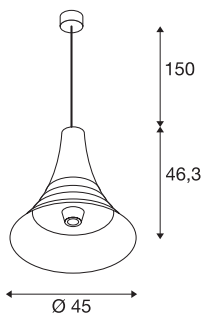

BATO 45 PD

Indoor pendant light, brass, E27, max. 60W

The pendants in the BATO family are available in two sizes and three colour variants. You can also choose between built-in LED light sources and an E27 socket. The family is completed with associated wall lights and ceiling lights. The BATO is supplied ready for direct connection to a 230V mains power supply.

TECHNICAL DATA

Item no.:	1000438
Socket	E27
Number of sockets	1
Lamps included	0
Primary nominal voltage	220-240V ~50/60Hz mA/V
Pendant length	150.0 cm
Height	46.3 cm
Diameter	45.0 cm
Net weight	2.487 kg
Gross weight	4.366 kg
IP Code	IP 20
Safety class	I
Assembly	Surface
Assembly details	Ceiling
Wattage	60 W
Color	brass
BIG WHITE Page	117