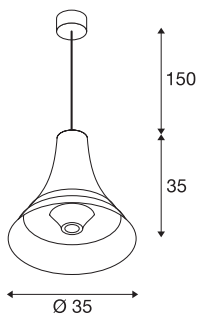

BATO 35 PD

Indoor pendant light, brass, E27, max. 60W

The pendants in the BATO family are available in two sizes and three colour variants. You can also choose between built-in LED light sources and an E27 socket. The family is completed with associated wall lights and ceiling lights. The BATO is supplied ready for direct connection to a 230V mains power supply.

TECHNICAL DATA

Item no.:	1000439
Socket	E27
Number of sockets	1
Lamps included	0
Primary nominal voltage	220-240V ~50/60Hz mA/V
Pendant length	150.0 cm
Height	35.0 cm
Diameter	35.0 cm
Net weight	1.418 kg
Gross weight	2.666 kg
IP Code	IP 20
Safety class	I
Assembly	Surface
Assembly details	Ceiling
Wattage	60 W
Color	brass
BIG WHITE Page	116