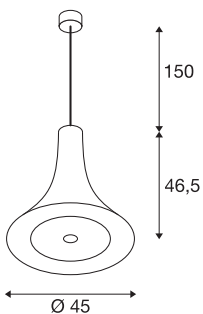

## BATO 45 PD

LED Indoor pendant light, brass, LED, 2500K

The pendants in the BATO family are available in two sizes and three colour variants. You can also choose between built-in LED light sources and an E27 socket. The family is completed with associated wall lights and ceiling lights. The BATO is supplied ready for direct connection to a 230V mains power supply.

### TECHNICAL DATA

Item no.:	1000440
Lamps included	0
Primary nominal voltage	220-240V ~50/60Hz mA/V
Secondary power / secondary voltage	700 mA/V
Pendant length	150.0 cm
Height	46.3 cm
Diameter	45.0 cm
Net weight	2.7 kg
Gross weight	2.889 kg
IP Code	IP 20
Safety class	I
Assembly	Surface
Assembly details	Ceiling
Dimming technology	trailing edge
Wattage	30 W
Lumen	1900 lm
Colour temperature	2500 Kelvin
Beam angle	100 °
Color	gold
CRI	>80
Binning	6
LXXBXX data	70/50

Service life	30000 h
BIG WHITE Page	116

**Notes**

---

---

---

---

---