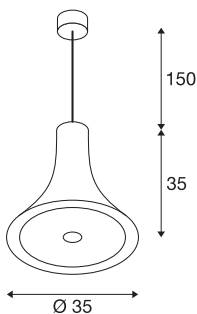

BATO 35 PD

LED Indoor pendant light, brass, LED, 2500K

The pendants in the BATO family are available in two sizes and three colour variants. You can also choose between built-in LED light sources and an E27 socket. The family is completed with associated wall lights and ceiling lights. The BATO is supplied ready for direct connection to a 230V mains power supply.

TECHNICAL DATA

Item no.:	1000441
Lamps included	0
Primary nominal voltage	220-240V ~50/60Hz mA/V
Secondary power / secondary voltage	500 mA/V
Pendant length	150.0 cm
Height	35.0 cm
Diameter	35.0 cm
Net weight	1.7 kg
Gross weight	1.819 kg
IP Code	IP 20
Safety class	I
Assembly	Surface
Assembly details	Ceiling
Dimming technology	trailing edge
Wattage	21 W
Lumen	1500 lm
Colour temperature	2500 Kelvin
Beam angle	100 °
Color	gold
CRI	>80
Binning	6
LXXBXX data	70/50

Service life	30000 h
BIG WHITE Page	116

Notes
