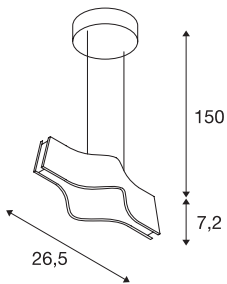

WAVE 25

pendant, LED, 2000K-3000K Dim to Warm, black

The WAVE 25, available in black, white, brass, or brushed aluminium, has an elegant wave design. Equipped with one powerful, warm white premium COB LED, as well as LED driver included in the scope of supply, the set can be used in any lighting situation. The pendant length of the WAVE 25 can be adjusted using the wire fixer. The lighting atmosphere can be adjusted in an uncomplicated way using the dim-to-warm function.

TECHNICAL DATA

Item no.:	1000641
Primary nominal voltage	220-240V ~50/60Hz mA/V
Secondary power / secondary voltage	250 mA/V
Length	26.5 cm
Pendant length	150.0 cm
Width	11.4 cm
Height	7.2 cm
Net weight	1.191 kg
Gross weight	1.586 kg
IP Code	IP 20
Safety class	I
Assembly	Surface
Assembly details	Ceiling
Dimming technology	trailing edge
Wattage	12 W
Lumen	440 lm
Colour temperature	2000-3000 Kelvin
Beam angle	100 °
Color	black
CRI	>90
Binning	6
LXXBXX data	70/50