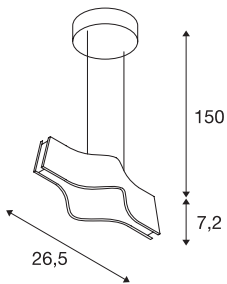

## WAVE 25

pendant, LED, 2000K-3000K Dim to Warm, brass

The WAVE 25, available in black, white, brass, or brushed aluminium, has an elegant wave design. Equipped with one powerful, warm white premium COB LED, as well as LED driver included in the scope of supply, the set can be used in any lighting situation. The pendant length of the WAVE 25 can be adjusted using the wire fixer. The lighting atmosphere can be adjusted in an uncomplicated way using the dim-to-warm function.

## TECHNICAL DATA

Item no.:	1000643
Primary nominal voltage	220-240V ~50/60Hz mA/V
Secondary power / secondary voltage	250 mA/V
Length	26.5 cm
Pendant length	150.0 cm
Width	11.4 cm
Height	7.2 cm
Net weight	1.191 kg
Gross weight	1.564 kg
IP Code	IP 20
Safety class	I
Assembly	Surface
Assembly details	Ceiling
Dimming technology	trailing edge
Wattage	12 W
Lumen	440 lm
Colour temperature	2000-3000 Kelvin
Beam angle	100 °
Color	gold
CRI	>90
Binning	6
LXXBXX data	70/50