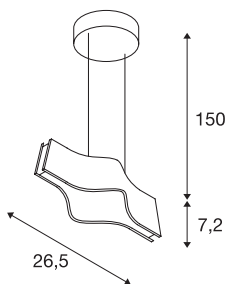

WAVE 25

pendant, LED, 2000K-3000K Dim to Warm, aluminium/white

The WAVE 25, available in black, white, brass, or brushed aluminium, has an elegant wave design. Equipped with one powerful, warm white premium COB LED, as well as LED driver included in the scope of supply, the set can be used in any lighting situation. The pendant length of the WAVE 25 can be adjusted using the wire fixer. The lighting atmosphere can be adjusted in an uncomplicated way using the dim-to-warm function.

TECHNICAL DATA

| | |
|-------------------------------------|------------------------|
| Item no.: | 1000644 |
| Primary nominal voltage | 220-240V ~50/60Hz mA/V |
| Secondary power / secondary voltage | 250 mA/V |
| Length | 26.5 cm |
| Pendant length | 150.0 cm |
| Width | 11.4 cm |
| Height | 7.2 cm |
| Net weight | 1.197 kg |
| Gross weight | 1.579 kg |
| IP Code | IP 20 |
| Safety class | I |
| Assembly | Surface |
| Assembly details | Ceiling |
| Dimming technology | trailing edge |
| Wattage | 12 W |
| Lumen | 440 lm |
| Colour temperature | 2000-3000 Kelvin |
| Beam angle | 100 ° |
| Color | aluminium |
| CRI | >90 |
| Binning | 6 |
| LXXBXX data | 70/50 |