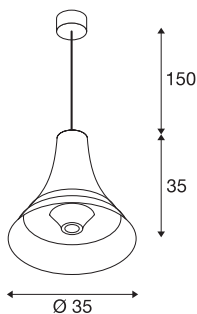

## BATO 35 PD

Indoor pendant light, black/brass, E27, max. 60W

The pendants in the BATO family are available in two sizes and three colour variants. You can also choose between built-in LED light sources and an E27 socket. The family is completed with associated wall lights and ceiling lights. The BATO is supplied ready for direct connection to a 230V mains power supply.

## TECHNICAL DATA

|                         |                        |
|-------------------------|------------------------|
| Item no.:               | 1001266                |
| Socket                  | E27                    |
| Number of sockets       | 1                      |
| Lamps included          | 0                      |
| Primary nominal voltage | 220-240V ~50/60Hz mA/V |
| Pendant length          | 150.0 cm               |
| Height                  | 35.0 cm                |
| Diameter                | 35.0 cm                |
| Net weight              | 1.43 kg                |
| Gross weight            | 2.783 kg               |
| IP Code                 | IP 20                  |
| Safety class            | I                      |
| Assembly                | Surface                |
| Assembly details        | Ceiling                |
| Wattage                 | 60 W                   |
| Color                   | gold                   |
| BIG WHITE Page          | 116                    |