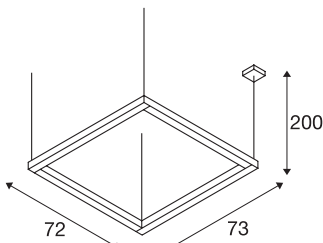

## OPEN GRILL LED

double twist pendant, square, white

The OPEN GRILL is a professional pendant for surface mounting. There are eight 7.5W LEDs inside the square frame. It is the two rotating elements which make the light so different. The OPEN GRILL pendant is suitable for direct connection to a 230V mains power supply.

## TECHNICAL DATA

Item no.:	1001296
Lamps included	0
Number of different light outlets	1
Primary nominal voltage	220-240V ~50/60Hz mA/V
Secondary power / secondary voltage	1050 mA/V
Vertical tilting range	270 °
Length	73.0 cm
Pendant length	200.0 cm
Width	72.0 cm
Height	4.5 cm
Net weight	4.756 kg
Gross weight	6.2 kg
IP Code	IP 20
Safety class	I
Assembly	Surface
Assembly details	Ceiling, Wall
Wattage	54 W
Lumen	4500 lm
Colour temperature	3000 Kelvin
Beam angle	120 °
Color	white
CRI	>80