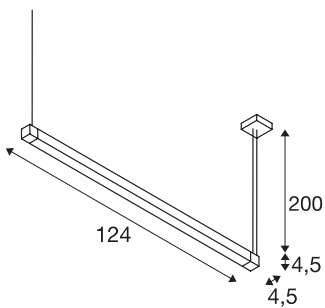

OPEN GRILL

pendant, single-headed, LED, 3000K, square, black, 4x7,5W

The OPEN GRILL pendant is a professional luminaire for surface mounting. Within the tiltable frame there are warm-white LEDs which optionally provide direct or indirect lighting. The OPEN GRILL pendant is suitable for direct connection to the 230V mains supply.

TECHNICAL DATA

Item no.:	1001297
Lamps included	0
Number of different light outlets	1
Primary nominal voltage	220-240V ~50/60Hz mA/V
Secondary power / secondary voltage	700 mA/V
Length	124.0 cm
Pendant length	200.0 cm
Width	4.5 cm
Height	4.5 cm
Net weight	2.367 kg
Gross weight	2.842 kg
IP Code	IP 20
Safety class	I
Assembly	Surface
Assembly details	Ceiling,Wall
Wattage	38 W
Lumen	3160 lm
Colour temperature	3000 Kelvin
Color	black
CRI	>80
UGR ≤	28
Binning	3

LXXBXX data	70/50
Service life	30000 h
BIG WHITE Page	172

Notes
