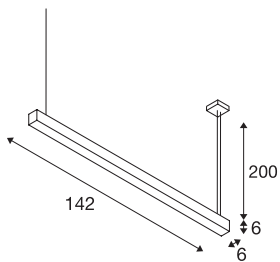

Q-LINE DALI SINGLE LED

pendant, dimmable, 1500mm, white

The Q-LINE DALI wall light is available with a choice of a white, back, or silver-grey luminaire housing. A diffuser made of acrylic glass found underneath provides glare-free lighting properties. The integrated warm-white LEDs give an output of 3200 lm. Thanks to the DALI dimmable LED driver, the luminaire can be directly connected to the 230V mains supply.

TECHNICAL DATA

Item no.:	1001310
Lamps included	0
Number of different light outlets	1
Primary nominal voltage	220-240V ~50/60Hz mA/V
Secondary power / secondary voltage	3501050 mA/V
Length	142.0 cm
Pendant length	200.0 cm
Width	6.0 cm
Height	6.0 cm
Net weight	3.568 kg
Gross weight	4.084 kg
IP Code	IP 20
Safety class	I
Assembly	Surface
Assembly details	Ceiling
Dimming technology	DALI
Wattage	47 W
Lumen	3700 lm
Colour temperature	3000 Kelvin
Beam angle	120 °
Color	white
CRI	>80