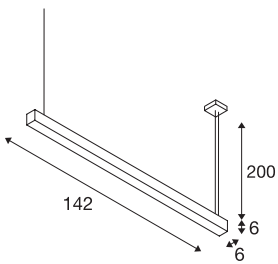

Q-LINE DALI SINGLE LED

pendant, dimmable, 1500mm, silver

The Q-LINE DALI wall light is available with a choice of a white, back, or silver-grey luminaire housing. A diffuser made of acrylic glass found underneath provides glare-free lighting properties. The integrated warm-white LEDs give an output of 3200 lm. Thanks to the DALI dimmable LED driver, the luminaire can be directly connected to the 230V mains supply.

TECHNICAL DATA

Item no.:	1001312
Lamps included	0
Number of different light outlets	1
Primary nominal voltage	220-240V ~50/60Hz mA/V
Secondary power / secondary voltage	3501050 mA/V
Length	142.0 cm
Pendant length	200.0 cm
Width	6.0 cm
Height	6.0 cm
Net weight	3.521 kg
Gross weight	4.055 kg
IP Code	IP 20
Safety class	I
Assembly	Surface
Assembly details	Ceiling
Dimming technology	DALI
Wattage	47 W
Lumen	3700 lm
Colour temperature	3000 Kelvin
Beam angle	120 °
Color	grey
CRI	>80