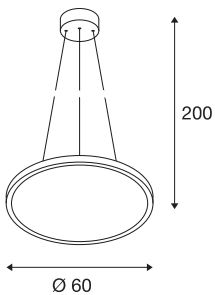

LED PANEL ROUND

pendant, silver-grey, 39.8W, dimmable 1-10V, 2700K

Available with three different light colours, the LED PANEL pendant impresses with its ultra-flat design and its powerful, dimmable LED modules. The aluminium frame is equipped with an acrylic glass cover, which provides homogeneous, glare-free illumination. The built-in LED driver makes direct connection to a 100V-240V mains power supply possible.

TECHNICAL DATA

Item no.:	1001346
Primary nominal voltage	100-240V ~50/60Hz mA/V
Secondary power / secondary voltage	1000 mA/V
Pendant length	200.0 cm
Height	3.2 cm
Diameter	60.0 cm
Net weight	4.459 kg
Gross weight	5.72 kg
IP Code	IP 20
Safety class	I
Assembly	Surface
Assembly details	Ceiling
Dimming technology	1-10V
Wattage	42 W
Lumen	2850 lm
Colour temperature	2700 Kelvin
Beam angle	110 °
Color	grey
CRI	>80
UGR ≤	22
Binning	6
LXXBXX data	70/50