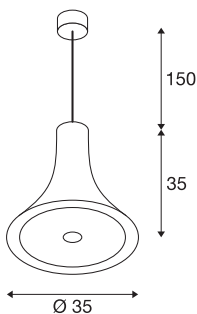

BATO 35 PD

LED Indoor pendant light, black/brass, LED, 2700K

The pendants in the BATO family are available in two sizes and three colour variants. You can also choose between built-in LED light sources and an E27 socket. The family is completed with associated wall lights and ceiling lights. The BATO is supplied ready for direct connection to a 230V mains power supply.

TECHNICAL DATA

Item no.:	1001351
Lamps included	0
Primary nominal voltage	220-240V ~50/60Hz mA/V
Secondary power / secondary voltage	500 mA/V
Pendant length	150.0 cm
Height	35.0 cm
Diameter	35.0 cm
Net weight	1.7 kg
Gross weight	1.819 kg
IP Code	IP 20
Safety class	I
Assembly	Surface
Assembly details	Ceiling
Dimming technology	trailing edge
Wattage	21 W
Lumen	1300 lm
Colour temperature	2700 Kelvin
Beam angle	100 °
Color	gold
CRI	>80
Binning	6
LXXBXX data	70/50

Service life	30000 h
BIG WHITE Page	116

Notes
