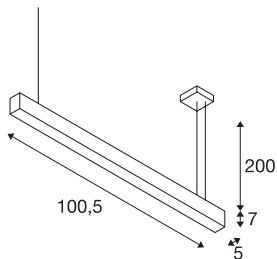

## GLENOS

professional pendant, LED, 3000K, black, 1 m, 43W

The GLENOS pendant with a high-performance LED strip gives you a powerful, top-class LED lighting. The pendants are available in several lengths and colour variants and are fitted with a 2.50 m connection lead, which can be shortened individually. The GLENOS pendant is ready to connect to the 230 V mains supply thanks to the dimmable LED driver.

## TECHNICAL DATA

Item no.:	1001400
Lamps included	0
Number of different light outlets	1
Primary nominal voltage	220-240V ~50/60Hz mA/V
Secondary power / secondary voltage	1000 mA/V
Length	105.0 cm
Pendant length	200.0 cm
Width	5.0 cm
Height	7.0 cm
Net weight	2.409 kg
Gross weight	2.946 kg
IP Code	IP 20
Safety class	I
Assembly	Surface
Assembly details	Ceiling
Dimming technology	1-10V
Wattage	43 W
Lumen	2850 lm
Colour temperature	3000 Kelvin
Color	black
CRI	>80
UGR ≤	28