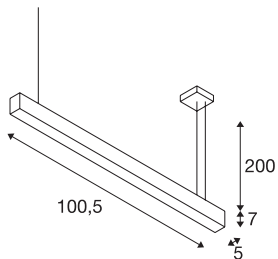

## GLENOS pendant

**matt white, 1m, 52W, 4000K**

The GLENOS pendant with a high-performance LED strip gives you a powerful, top-class LED lighting. The pendants are available in several lengths and colour variants and are fitted with a 2.50 m supply cable, which can be shortened individually. The GLENOS pendant is ready to connect to the 230 V mains supply thanks to the dimmable LED driver.

### TECHNICAL DATA

Item no.:	1001404
Lamps included	0
Number of different light outlets	1
Primary nominal voltage	220-240V ~50/60Hz mA/V
Secondary power / secondary voltage	1000 mA/V
Length	105.0 cm
Pendant length	200.0 cm
Width	5.0 cm
Height	7.0 cm
Net weight	2.41 kg
Gross weight	2.923 kg
IP Code	IP 20
Safety class	I
Assembly	Surface
Assembly details	Ceiling
Dimming technology	1-10V
Wattage	43 W
Lumen	3300 lm
Colour temperature	4000 Kelvin
Color	white
CRI	>80
UGR ≤	28