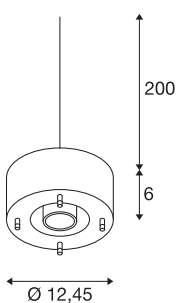

PARA DOME E27

PD, indoor pendant, white, max. 150W

The PARA DOME pendant has been designed for the technical, industrial area which is reflected both in its shape and its lighting technical attributes. The luminaire is fitted with an E27 lamp holder to take matching conventional and energy-saving lamps. We also offer suitable LED alternatives and mixed-light lamps. Designed for total power consumption of 150W, the PARA DOME is perfect for use as general lighting and is available painted in silver-grey, black or white. The luminaire can be adjusted exactly in accordance with requirements via the reflectors, which are available separately. The PARA DOME pendant is ready for direct connection to the 230V mains voltage supply.

TECHNICAL DATA

Item no.:	1002054
Socket	E27
Number of sockets	1
Lamps included	0
Primary nominal voltage	230V ~50Hz mA/V
Height	6.0 cm
Diameter	12.45 cm
Net weight	0.685 kg
Gross weight	0.862 kg
IP Code	IP 20
Safety class	I
Assembly	Surface
Assembly details	Ceiling with Acc.
Wattage	150 W
Color	white
BIG WHITE Page	181