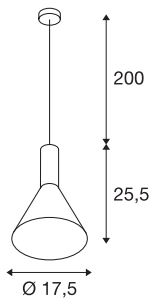

## PHELIA PD

indoor pendant, E27, white, max. 23W, 17.5cm

The conical shaped PHELIA high-voltage pendant offers an abundance of variations. The white luminaire features a round ceiling plate. With its built-in E27 socket, the luminaire is suitable for both LED and energy-saving lamps. The luminaire has a pendant length of 200 cm.

## TECHNICAL DATA

Item no.:	1002136
Socket	E27
Number of sockets	1
Lamps included	0
Primary nominal voltage	230V ~50/60Hz mA/V
Pendant length	200.0 cm
Height	25.5 cm
Diameter	17.5 cm
Net weight	0.591 kg
Gross weight	0.892 kg
IP Code	IP 20
Safety class	I
Assembly	Surface
Assembly details	Ceiling
Wattage	23 W
Color	white
Maximum ambient temperature	35 °C
BIG WHITE Page	115