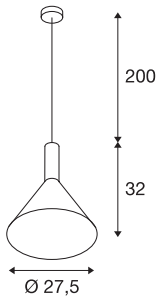

PHELIA PD

indoor pendant, E27, white, max. 23W, 27.5cm

The conical shaped PHELIA high-voltage pendant offers an abundance of variations. The white luminaire features a round ceiling plate. With its built-in E27 socket, the luminaire is suitable for both LED and energy-saving lamps. The luminaire has a pendant length of 200 cm.

TECHNICAL DATA

Item no.:	1002137
Socket	E27
Number of sockets	1
Lamps included	0
Primary nominal voltage	230V ~50/60Hz mA/V
Pendant length	200.0 cm
Height	32.0 cm
Diameter	27.5 cm
Net weight	0.787 kg
Gross weight	1.252 kg
IP Code	IP 20
Safety class	I
Assembly	Surface
Assembly details	Ceiling
Wattage	23 W
Color	white
Maximum ambient temperature	35 °C
BIG WHITE Page	115

Recommended lamp

1002126	LED lamp , A60, E27, 2200-2700K, 280°, 7W
1003098	LED lamp with mirrored head , A60, E27, gold, 200lm, 180°, dimmable

Notes
