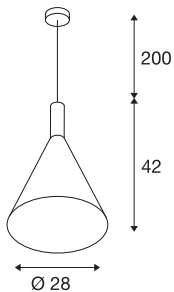

## PHELIA PD

indoor pendant, E27, white, max. 23W, 28cm

The conical shaped PHELIA high-voltage pendant offers an abundance of variations. The white luminaire features a round ceiling plate. With its built-in E27 socket, the luminaire is suitable for both LED and energy-saving lamps. The luminaire has a pendant length of 200 cm.

## TECHNICAL DATA

Item no.:	1002138
Socket	E27
Number of sockets	1
Lamps included	0
Primary nominal voltage	230V ~50/60Hz mA/V
Pendant length	200.0 cm
Height	42.0 cm
Diameter	28.0 cm
Net weight	0.857 kg
Gross weight	1.416 kg
IP Code	IP 20
Safety class	I
Assembly	Surface
Assembly details	Ceiling
Wattage	23 W
Color	white
Maximum ambient temperature	35 °C
BIG WHITE Page	115