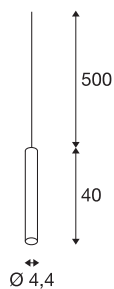

FITU PD E27 indoor pendant

black, 5m cable with open cable end

The narrow version of the FITU pendant with open cable ends can be combined with FITU ceiling canopies in any colour variant. With its built-in E27 socket, the luminaire is suitable for both LED and energy-saving lamps. Pendant length is 500 cm and can be shortened depending on installation needs. Supplied ready for direct connection to 230V mains supply.

TECHNICAL DATA

Item no.:	1002558
Socket	E27
Number of sockets	1
Lamps included	0
Primary nominal voltage	220-240V ~50/60Hz mA/V
Pendant length	500.0 cm
Height	40.0 cm
Diameter	4.4 cm
Net weight	0.671 kg
Gross weight	0.883 kg
IP Code	IP 20
Safety class	II
Assembly	Surface
Assembly details	Ceiling with Acc.
Wattage	60 W
Color	black
Maximum ambient temperature	30 °C
BIG WHITE Page	97