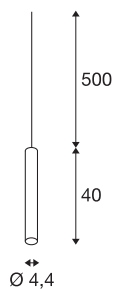

FITU PD E27 indoor pendant

white, 5m cable with open cable end

The narrow version of the FITU pendant with open cable ends can be combined with FITU ceiling canopies in any colour variant. With its built-in E27 socket, the luminaire is suitable for both LED and energy-saving lamps. Pendant length is 500 cm and can be shortened depending on installation needs. Supplied ready for direct connection to 230V mains supply.

TECHNICAL DATA

Item no.:	1002562
Socket	E27
Number of sockets	1
Lamps included	0
Primary nominal voltage	220-240V ~50/60Hz mA/V
Pendant length	500.0 cm
Height	40.0 cm
Diameter	4.4 cm
Net weight	0.667 kg
Gross weight	0.884 kg
IP Code	IP 20
Safety class	II
Assembly	Surface
Assembly details	Ceiling with Acc.
Wattage	60 W
Color	white
Maximum ambient temperature	30 °C
BIG WHITE Page	97