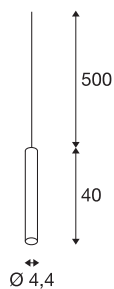

FITU PD E27 indoor pendant

brushed aluminium, 5m cable with open cable end

The narrow version of the FITU pendant with open cable ends can be combined with FITU ceiling canopies in any colour variant. With its built-in E27 socket, the luminaire is suitable for both LED and energy-saving lamps. Pendant length is 500 cm and can be shortened depending on installation needs. Supplied ready for direct connection to 230V mains supply.

TECHNICAL DATA

Item no.:	1002563
Socket	E27
Number of sockets	1
Lamps included	0
Primary nominal voltage	220-240V ~50/60Hz mA/V
Pendant length	500.0 cm
Height	40.0 cm
Diameter	4.4 cm
Net weight	0.67 kg
Gross weight	0.871 kg
IP Code	IP 20
Safety class	II
Assembly	Surface
Assembly details	Ceiling with Acc.
Wattage	60 W
Color	aluminium
Maximum ambient temperature	30 °C
BIG WHITE Page	97