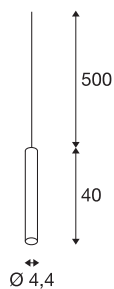

FITU PD E27 indoor pendant

brass, 5m cable with open cable end

The narrow version of the FITU pendant with open cable ends can be combined with FITU ceiling canopies in any colour variant. With its built-in E27 socket, the luminaire is suitable for both LED and energy-saving lamps. Pendant length is 500 cm and can be shortened depending on installation needs. Supplied ready for direct connection to 230V mains supply.

TECHNICAL DATA

Item no.:	1002564
Socket	E27
Number of sockets	1
Lamps included	0
Primary nominal voltage	220-240V ~50/60Hz mA/V
Pendant length	500.0 cm
Height	40.0 cm
Diameter	4.4 cm
Net weight	0.669 kg
Gross weight	0.876 kg
IP Code	IP 20
Safety class	II
Assembly	Surface
Assembly details	Ceiling with Acc.
Wattage	60 W
Color	gold
Maximum ambient temperature	30 °C
BIG WHITE Page	97