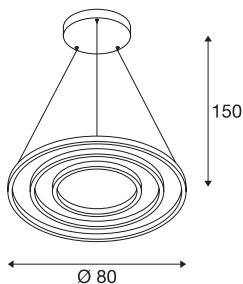

TECHNICAL DATA

Item no.:	1002913
Primary nominal voltage	220-240V ~50/60Hz mA/V
Secondary power / secondary voltage	1700 mA/V
Pendant length	150.0 cm
Height	3.0 cm
Diameter	80.0 cm
Net weight	4.458 kg
Gross weight	7.191 kg
IP Code	IP 20
Safety class	I
Assembly	Surface
Assembly details	Ceiling
Dimming technology	DALI
Wattage	65 W
Lumen	3900 / 4200 lm
Colour temperature	3000/4000 Kelvin
Color	black
CRI	>80
Binning	3
LXXBXX data	70/50
Service life	30000 h
Minimum ambient temperature	-25 °C