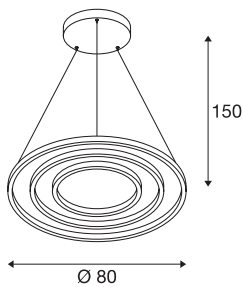

TECHNICAL DATA

Item no.:	1002914
Primary nominal voltage	220-240V ~50/60Hz mA/V
Secondary power / secondary voltage	1700 mA/V
Pendant length	150.0 cm
Height	3.0 cm
Diameter	80.0 cm
Net weight	4.417 kg
Gross weight	7.34 kg
IP Code	IP 20
Safety class	I
Assembly	Surface
Assembly details	Ceiling
Dimming technology	DALI
Wattage	65 W
Lumen	3900 / 4200 lm
Colour temperature	3000/4000 Kelvin
Color	white
CRI	>80
Binning	3
LXXBXX data	70/50
Service life	30000 h
Minimum ambient temperature	-25 °C