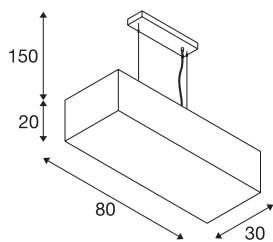

ACCANTO SQUARE E27

Indoor pendant black

Stylishly manufactured steel and textile elements give the ACCANTO pendant its unmistakable charm. The textile lampshade with the rectangular design, which is available in white or black, ensures that the lamp which is used has homogeneous lighting attributes. We give you the choice thanks to the installed E27 lamp socket. Regardless of whether you want to use an LED lamp, an energy-saving lamp, or a normal commercial incandescent lamp. The pendant is supplied ready to be connected to a 230V mains power supply.

TECHNICAL DATA

Item no.:	1002946
Socket	E27
Number of sockets	3
Primary nominal voltage	220-240V ~50/60Hz mA/V
Length	80.0 cm
Pendant length	150.0 cm
Width	30.0 cm
Height	20.0 cm
Net weight	3.225 kg
Gross weight	5.219 kg
IP Code	IP 20
Safety class	I
Assembly	Surface
Assembly details	Ceiling
Wattage	40 W
Color	black
Maximum ambient temperature	40 °C
BIG WHITE Page	139