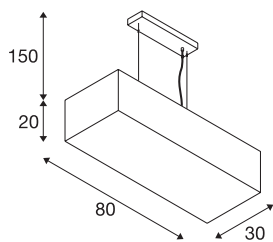

ACCANTO SQUARE E27

Indoor pendant white

Stylishly manufactured steel and textile elements give the ACCANTO pendant its unmistakable charm. The textile lampshade with the rectangular design, which is available in white or black, ensures that the lamp which is used has homogeneous lighting attributes. We give you the choice thanks to the installed E27 lamp socket. Regardless of whether you want to use an LED lamp, an energy-saving lamp, or a normal commercial incandescent lamp. The pendant is supplied ready to be connected to a 230V mains power supply.

TECHNICAL DATA

Item no.:	1002947
Socket	E27
Number of sockets	3
Primary nominal voltage	220-240V ~50/60Hz mA/V
Length	80.0 cm
Pendant length	150.0 cm
Width	30.0 cm
Height	20.0 cm
Net weight	3.225 kg
Gross weight	5.191 kg
IP Code	IP 20
Safety class	I
Assembly	Surface
Assembly details	Ceiling
Wattage	40 W
Color	white
Maximum ambient temperature	40 °C
BIG WHITE Page	139