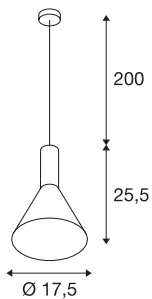

PHELIA 175 E27

Indoor pendant, black/gold

The conical shaped PHELIA high-voltage pendant offers an abundance of variations. The black and gold luminaire features a round ceiling plate. With its built-in E27 socket, the luminaire is suitable for both LED lamps and energy-saving lamps. The luminaire has a pendant length of 200 cm.

TECHNICAL DATA

Item no.:	1002948
Socket	E27
Number of sockets	1
Lamps included	0
Primary nominal voltage	220-240V ~50/60Hz mA/V
Pendant length	200.0 cm
Height	25.5 cm
Diameter	17.5 cm
Net weight	0.6 kg
Gross weight	0.907 kg
IP Code	IP 20
Safety class	I
Assembly	Surface
Assembly details	Ceiling
Wattage	23 W
Color	gold
Maximum ambient temperature	35 °C
BIG WHITE Page	115