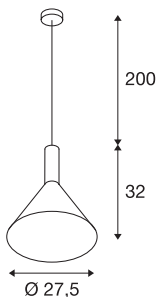

## PHELIA 275 E27

Indoor pendant, black/gold

The conical shaped PHELIA high-voltage pendant offers an abundance of variations. The black and gold luminaire features a round ceiling plate. With its built-in E27 socket, the luminaire is suitable for both LED lamps and energy-saving lamps. The luminaire has a pendant length of 200 cm.

### TECHNICAL DATA

Item no.:	1002949
Socket	E27
Number of sockets	1
Lamps included	0
Primary nominal voltage	220-240V ~50/60Hz mA/V
Pendant length	200.0 cm
Height	32.0 cm
Diameter	27.5 cm
Net weight	0.767 kg
Gross weight	1.238 kg
IP Code	IP 20
Safety class	I
Assembly	Surface
Assembly details	Ceiling
Wattage	23 W
Color	gold
Maximum ambient temperature	35 °C
BIG WHITE Page	115