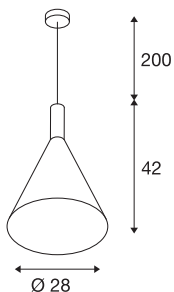

## PHELIA 280 E27

Indoor pendant, black/gold

The conical shaped PHELIA high-voltage pendant offers an abundance of variations. The black and gold luminaire features a round ceiling plate. With its built-in E27 socket, the luminaire is suitable for both LED lamps and energy-saving lamps. The luminaire has a pendant length of 200 cm.

### TECHNICAL DATA

Item no.:	1002950
Socket	E27
Number of sockets	1
Lamps included	0
Primary nominal voltage	220-240V ~50/60Hz mA/V
Pendant length	200.0 cm
Height	42.0 cm
Diameter	28.0 cm
Net weight	0.93 kg
Gross weight	1.529 kg
IP Code	IP 20
Safety class	I
Assembly	Surface
Assembly details	Ceiling
Wattage	23 W
Color	gold
Maximum ambient temperature	35 °C
BIG WHITE Page	115