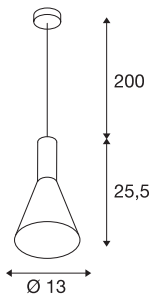

PHELIA 130 E27

Indoor pendant, black/gold

The conical shaped PHELIA high-voltage pendant offers an abundance of variations. The black and gold luminaire features a round ceiling plate. With its built-in E27 socket, the luminaire is suitable for both LED lamps and energy-saving lamps. The luminaire has a pendant length of 200 cm.

TECHNICAL DATA

Item no.:	1002951
Socket	E27
Number of sockets	1
Lamps included	0
Primary nominal voltage	220-240V ~50/60Hz mA/V
Pendant length	200.0 cm
Height	25.5 cm
Diameter	13.0 cm
Net weight	0.571 kg
Gross weight	0.784 kg
IP Code	IP 20
Safety class	I
Assembly	Surface
Assembly details	Ceiling
Wattage	23 W
Color	gold
Maximum ambient temperature	35 °C
BIG WHITE Page	114