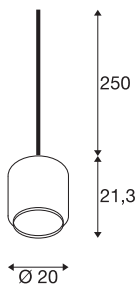

### Indoor pendant E27 copper

The cylindrical pendant PANTILO 20 has a maximum pendant length of 250 centimetres. PANTILO 20 has a cylindrical shade made from chrome-plated glass which can be combined into a "lighting group" by means of individual configuration.

### TECHNICAL DATA

Item no.:	1003005
Socket	E27
Number of sockets	1
Lamps included	0
Primary nominal voltage	200-240V ~50/60Hz mA/V
Pendant length	250.0 cm
Height	21.3 cm
Diameter	20.0 cm
Net weight	1.004 kg
Gross weight	1.791 kg
IP Code	IP 20
Safety class	II
Assembly details	Ceiling with Acc.
Wattage	15 W
Color	copper