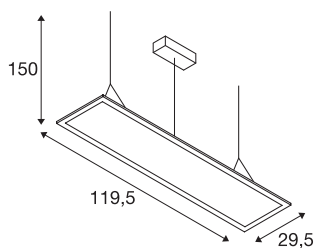

TECHNICAL DATA

Item no.:	1003049
Primary nominal voltage	100-240V ~50/60Hz mA/V
Secondary power / secondary voltage	1000 mA/V
Length	119.5 cm
Pendant length	150.0 cm
Width	29.5 cm
Height	1.3 cm
Net weight	5.092 kg
Gross weight	6.172 kg
IP Code	IP 20
Safety class	I
Assembly	Surface
Assembly details	Ceiling
Dimming technology	DALI
Wattage	43 W
Lumen	3800 lm
Colour temperature	4000 Kelvin
Beam angle	90 °
Color	white
CRI	>80
UGR ≤	19
Binning	6