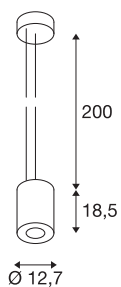

SUPROS PD

Indoor LED pendant, round, black, 3000K, 60° reflector, CRI90, 2600lm

The SUPROS light series impresses with its multitude of possible applications, excellent LED technology and its harmonious design. With its very high luminous flux, the SUPROS product family is ideally suited to replace power-hungry, conventional lighting installations. The wide-area reflector included in the delivers can be replaced by reflectors with narrower beam angles which are optionally available. This can be done without the need for tools. With the factory-installed LED driver, all the luminaires in the series are suitable for direct connection to the 230V mains supply.

TECHNICAL DATA

Item no.:	1003275
Lamps included	0
Primary nominal voltage	220-240V ~50/60Hz mA/V
Secondary power / secondary voltage	750 mA/V
Pendant length	200.0 cm
Height	18.5 cm
Diameter	12.7 cm
Net weight	1.622 kg
Gross weight	1.748 kg
IP Code	IP 20
Safety class	I
Assembly	Surface
Assembly details	Ceiling
Wattage	31 W
Lumen	2600 lm
Colour temperature	3000 Kelvin
Beam angle	60 °
Color	black
CRI	>90
Binning	3
LXXBXX data	70/50
Service life	50000 h

Ambient temperature	25 °C
BIG WHITE Page	179

Accessories

114102	REFLECTOR , for SUPROS, 20°, incl. glass and fixing ring
114104	REFLECTOR , for SUPROS, 40°, incl. glass and fixing ring

Notes
