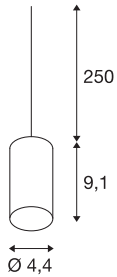

FITU pendant

A60, round, white, 2.5m cable with open cable end, max. 60W

The FITU pendant can be combined with FITU ceiling plates of any colour. With its in-built E27 socket, the luminaire is suitable for both LED and energy-saving lamps. Pendant length is 250 cm and can be shortened depending on installation needs. Supplied ready for direct connection to 230V mains supply.

TECHNICAL DATA

Item no.:	132651
Socket	E27
Number of sockets	1
Lamps included	0
Primary nominal voltage	220-240V ~50/60Hz mA/V
Pendant length	250.0 cm
Height	9.1 cm
Diameter	4.4 cm
Net weight	0.234 kg
Gross weight	0.282 kg
IP Code	IP 20
Safety class	II
Assembly	Surface
Assembly details	Ceiling with Acc.
Wattage	60 W
Color	white
Maximum ambient temperature	30 °C
BIG WHITE Page	94