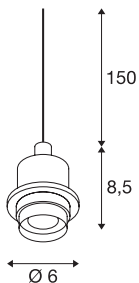

FENDA suspension

A60, black, without shade, without canopy, open cable, max. 60W

The FENDA suspension system with open cable ends from our MIX & MATCH pendant system allows you to individually combine them with FENDA lamp shades. With its in-built E27 socket, the luminaire is suitable for both LED and energy-saving lamps.

TECHNICAL DATA

Item no.:	132660
Socket	E27
Number of sockets	1
Lamps included	0
Primary nominal voltage	220-240V ~50/60Hz mA/V
Pendant length	150.0 cm
Height	8.5 cm
Diameter	6.0 cm
Net weight	0.178 kg
Gross weight	0.226 kg
IP Code	IP 20
Safety class	II
Assembly	Surface
Assembly details	Pendant Profile
Wattage	60 W
Color	black
BIG WHITE Page	102