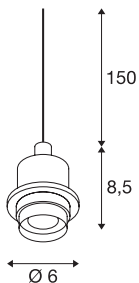

FENDA suspension

A60, chrome, without shade, without canopy, open cable, max. 60W

The FENDA suspension system with open cable ends from our MIX & MATCH pendant system allows you to individually combine them with FENDA lamp shades. With its in-built E27 socket, the luminaire is suitable for both LED and energy-saving lamps.

TECHNICAL DATA

Item no.:	132662
Socket	E27
Number of sockets	1
Lamps included	0
Primary nominal voltage	220-240V ~50/60Hz mA/V
Pendant length	150.0 cm
Height	8.5 cm
Diameter	6.0 cm
Net weight	0.165 kg
Gross weight	0.207 kg
IP Code	IP 20
Safety class	II
Assembly	Surface
Assembly details	Pendant Profile
Wattage	60 W
Color	chrome
BIG WHITE Page	102