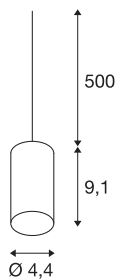

FITU

pendant, A60, round, black, 5m cable with open cable end, max. 60W

The FITU pendant suspension with open cable end is from our MIX & MATCH pendant system and is available in various colours. The FITU product family impresses with its wide variety of application possibilities. Thanks to the fitted E27 socket, the luminaire is suitable for LED and energy-saving lamps. The electrical connection is made directly to the 230V mains supply.

TECHNICAL DATA

Item no.:	132690
Socket	E27
Number of sockets	1
Lamps included	0
Primary nominal voltage	220-240V ~50/60Hz mA/V
Pendant length	500.0 cm
Height	9.1 cm
Diameter	4.4 cm
Net weight	0.333 kg
Gross weight	0.381 kg
IP Code	IP 20
Safety class	II
Assembly	Surface
Assembly details	Ceiling with Acc.
Wattage	60 W
Color	black
Maximum ambient temperature	30 °C
BIG WHITE Page	95