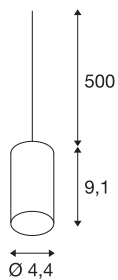

FITU pendant

A60, round, white, 5m cable with open cable end, max. 60W

The FITU pendant suspension with open cable end is from our MIX & MATCH pendant system and is available in various colours. The FITU product family impresses with its wide variety of application possibilities. Thanks to the fitted E27 socket, the luminaire is suitable for LED and energy-saving lamps. The electrical connection is made directly to the 230V mains supply.

TECHNICAL DATA

Item no.:	132691
Socket	E27
Number of sockets	1
Lamps included	0
Primary nominal voltage	220-240V ~50/60Hz mA/V
Pendant length	500.0 cm
Height	9.1 cm
Diameter	4.4 cm
Net weight	0.349 kg
Gross weight	0.395 kg
IP Code	IP 20
Safety class	II
Assembly	Surface
Assembly details	Ceiling with Acc.
Wattage	60 W
Color	white
Maximum ambient temperature	30 °C
BIG WHITE Page	95