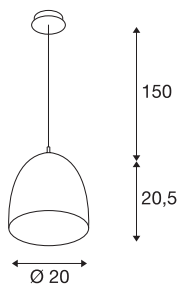

PARA CONE 20 pendant

A60, round, high-gloss white, Ø 20 cm, max. 60W

Conical shaped PARA CONE 20 High Volt Pendant Luminaire with round ceiling rosette. The steel luminaire features a cloth covered cable, and its built-in E27 holder is suitable for LED and energy saving lamps. The luminaire is available in several different colours and has a pendant length of 150 cm.

TECHNICAL DATA

Item no.:	133001
Socket	E27
Number of sockets	1
Lamps included	0
Primary nominal voltage	220-240V ~50/60Hz mA/V
Pendant length	150.0 cm
Height	20.5 cm
Diameter	20.0 cm
Net weight	0.561 kg
Gross weight	1.13 kg
IP Code	IP 20
Safety class	I
Assembly	Surface
Assembly details	Ceiling
Wattage	60 W
Color	white
BIG WHITE Page	120