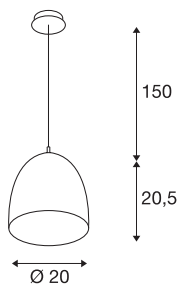

PARA CONE 20 pendant

A60, round, brushed aluminium, Ø 20 cm, max. 60W

Conical shaped PARA CONE 20 High Volt Pendant Luminaire with round ceiling rosette. The steel luminaire features a cloth covered cable, and its built-in E27 holder is suitable for LED and energy saving lamps. The luminaire is available in several different colours and has a pendant length of 150 cm.

TECHNICAL DATA

Item no.:	133005
Socket	E27
Number of sockets	1
Lamps included	0
Primary nominal voltage	220-240V ~50/60Hz mA/V
Pendant length	150.0 cm
Height	20.5 cm
Diameter	20.0 cm
Net weight	0.528 kg
Gross weight	1.128 kg
IP Code	IP 20
Safety class	I
Assembly	Surface
Assembly details	Ceiling
Wattage	60 W
Color	aluminium
BIG WHITE Page	120