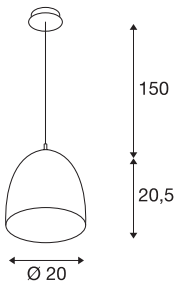

PARA CONE 20 pendant

A60, round, brushed copper, Ø 20 cm, max. 60W

Conical shaped PARA CONE 20 High Volt Pendant Luminaire with round ceiling rosette. The steel luminaire features a cloth covered cable, and its built-in E27 holder is suitable for LED and energy saving lamps. The luminaire is available in several different colours and has a pendant length of 150 cm.

TECHNICAL DATA

Item no.:	133009
Socket	E27
Number of sockets	1
Lamps included	0
Primary nominal voltage	220-240V ~50/60Hz mA/V
Pendant length	150.0 cm
Height	20.5 cm
Diameter	20.0 cm
Net weight	0.456 kg
Gross weight	1.025 kg
IP Code	IP 20
Safety class	I
Assembly	Surface
Assembly details	Ceiling
Wattage	60 W
Color	copper
BIG WHITE Page	120