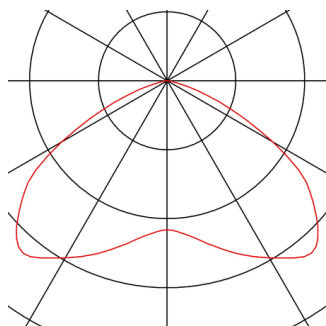

PARA CONE 20 pendant

A60, round, brushed copper, Ø 20 cm, max. 60W

Conical shaped PARA CONE 20 High Volt Pendant Luminaire with round ceiling rosette. The steel luminaire features a cloth covered cable, and its built-in E27 holder is suitable for LED and energy saving lamps. The luminaire is available in several different colours and has a pendant length of 150 cm.

TECHNICAL DATA

Item no.:	133009
Socket	E27
Number of sockets	1
Lamps included	0
Primary nominal voltage	220-240V ~50/60Hz mA/V
Pendant length	150.0 cm
Height	20.5 cm
Diameter	20.0 cm
Net weight	0.456 kg
Gross weight	1.025 kg
IP Code	IP 20
Safety class	I
Assembly	Surface
Assembly details	Ceiling
Wattage	60 W
Color	copper
BIG WHITE Page	120