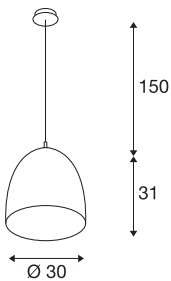

PARA CONE 30 pendant

A60, round, high-gloss white, Ø 30 cm, max. 60W

Conical shaped PARA CONE 30 High Volt Pendant Luminaire with round ceiling rosette. The steel luminaire features a cloth covered cable, and its built-in E27 holder is suitable for LED and energy saving lamps. The luminaire is available in several different colours and has a pendant length of 150 cm.

TECHNICAL DATA

Item no.:	133011
Socket	E27
Number of sockets	1
Lamps included	0
Primary nominal voltage	220-240V ~50/60Hz mA/V
Pendant length	150.0 cm
Height	31.0 cm
Diameter	30.0 cm
Net weight	1.004 kg
Gross weight	2.054 kg
IP Code	IP 20
Safety class	I
Assembly	Surface
Assembly details	Ceiling
Wattage	60 W
Color	white
BIG WHITE Page	120