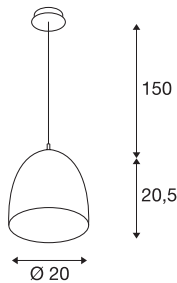

PARA CONE 20

pendant, A60, round, black / gold, Ø 20 cm, max. 60W

Conical shaped PARA CONE 20 High Volt Pendant Luminaire with round ceiling rosette. The steel luminaire features a cloth covered cable, and its built-in E27 holder is suitable for LED and energy saving lamps. The luminaire is available in several different colours and has a pendant length of 150 cm.

TECHNICAL DATA

Item no.:	133050
Socket	E27
Number of sockets	1
Lamps included	0
Primary nominal voltage	220-240V ~50/60Hz mA/V
Pendant length	150.0 cm
Height	20.5 cm
Diameter	20.0 cm
Net weight	0.57 kg
Gross weight	1.167 kg
IP Code	IP 20
Safety class	I
Assembly	Surface
Assembly details	Ceiling
Wattage	60 W
Color	gold
BIG WHITE Page	120