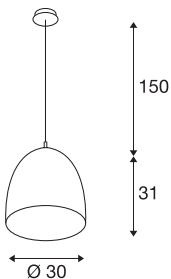

PARA CONE 30

pendant, A60, round, black / gold, Ø 30 cm, max. 60W

Conical shaped PARA CONE 30 High Volt Pendant Luminaire with round ceiling rosette. The steel luminaire features a cloth covered cable, and its built-in E27 holder is suitable for LED and energy saving lamps. The luminaire is available in several different colours and has a pendant length of 150 cm.

TECHNICAL DATA

Item no.:	133060
Socket	E27
Number of sockets	1
Lamps included	0
Primary nominal voltage	220-240V ~50/60Hz mA/V
Pendant length	150.0 cm
Height	31.0 cm
Diameter	30.0 cm
Net weight	0.976 kg
Gross weight	2.029 kg
IP Code	IP 20
Safety class	I
Assembly	Surface
Assembly details	Ceiling
Wattage	60 W
Color	gold
BIG WHITE Page	120