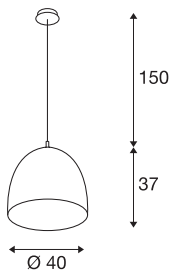

PARA CONE 40

pendant, A60, round, black / gold, Ø 40 cm, max. 60W

Conical shaped PARA CONE 40 High Volt Pendant Luminaire with round ceiling rosette. The steel luminaire features a cloth covered cable, and its built-in E27 holder is suitable for LED and energy saving lamps. The luminaire is available in several different colours and has a pendant length of 150 cm.

TECHNICAL DATA

Item no.:	133070
Socket	E27
Number of sockets	1
Lamps included	0
Primary nominal voltage	220-240V ~50/60Hz mA/V
Pendant length	150.0 cm
Height	37.0 cm
Diameter	40.0 cm
Net weight	1.61 kg
Gross weight	3.343 kg
IP Code	IP 20
Safety class	I
Assembly	Surface
Assembly details	Ceiling
Wattage	60 W
Color	gold

Recommended lamp

1001357	LED head mirror luminaire , E27, 2700K, 7W
1003093	LED DISK lamp , E27, 2700K, 1000lm, 360°, dimmable, white housing

Notes
