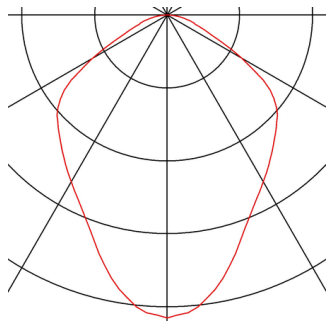

PARA CONE 40

pendant, A60, round, black / gold, Ø 40 cm, max. 60W

Conical shaped PARA CONE 40 High Volt Pendant Luminaire with round ceiling rosette. The steel luminaire features a cloth covered cable, and its built-in E27 holder is suitable for LED and energy saving lamps. The luminaire is available in several different colours and has a pendant length of 150 cm.

TECHNICAL DATA

Item no.:	133070
Socket	E27
Number of sockets	1
Lamps included	0
Primary nominal voltage	220-240V ~50/60Hz mA/V
Pendant length	150.0 cm
Height	37.0 cm
Diameter	40.0 cm
Net weight	1.61 kg
Gross weight	3.343 kg
IP Code	IP 20
Safety class	I
Assembly	Surface
Assembly details	Ceiling
Wattage	60 W
Color	gold