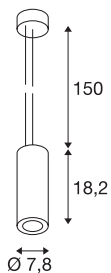

TECHNICAL DATA

Item no.:	133120
Lamps included	1
Number of different light outlets	1
Primary nominal voltage	220-240V ~50/60Hz mA/V
Secondary power / secondary voltage	250 mA/V
Pendant length	150.0 cm
Height	18.2 cm
Diameter	7.8 cm
Net weight	0.802 kg
Gross weight	0.873 kg
IP Code	IP 20
Safety class	I
Assembly	Surface
Assembly details	Ceiling
Dimming technology	trailing edge
Wattage	12 W
Lumen	700 lm
Colour temperature	3000 Kelvin
Beam angle	60 °
Color	black
CRI	>80
Binning	6

LXXBXX data	70/50
Service life	25000 h
BIG WHITE Page	178

Accessories

116302	LENS , for SUPROS 78, 20°
116304	LENS , for SUPROS 78, 40°

Notes
