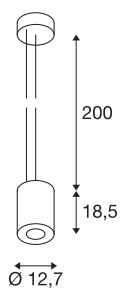

SUPROS

pendant, LED, 3000K, round, white, 3150lm, 60° reflector, 33.5W

The SUPROS light series impresses with its multitude of possible applications, excellent LED technology and its harmonious design. With its very high luminous flux, the SUPROS product family is ideally suited to replace power-hungry, conventional lighting installations. The wide-area reflector included in the delivers can be replaced by reflectors with narrower beam angles which are optionally available. This can be done without the need for tools. With the factory-installed LED driver, all the luminaires in the series are suitable for direct connection to the 230V mains supply.

TECHNICAL DATA

Item no.:	133141
Lamps included	0
Primary nominal voltage	220-240V ~50/60Hz mA/V
Secondary power / secondary voltage	950 mA/V
Pendant length	200.0 cm
Height	18.5 cm
Diameter	12.7 cm
Net weight	1.626 kg
Gross weight	1.739 kg
IP Code	IP 20
Safety class	I
Assembly	Surface
Assembly details	Ceiling
Wattage	36 W
Lumen	3100 lm
Colour temperature	3000 Kelvin
Beam angle	60 °
Color	white
CRI	>80
Binning	3
LXXBXX data	70/50
Service life	50000 h