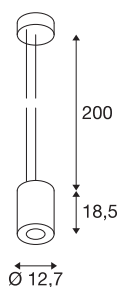

SUPROS

pendant, LED, 4000K, round, black, 3150lm, 60° reflector, 33.5W

The SUPROS light series impresses with its multitude of possible applications, excellent LED technology and its harmonious design. With its very high luminous flux, the SUPROS product family is ideally suited to replace power-hungry, conventional lighting installations. The wide-area reflector included in the delivers can be replaced by reflectors with narrower beam angles which are optionally available. This can be done without the need for tools. With the factory-installed LED driver, all the luminaires in the series are suitable for direct connection to the 230V mains supply.

TECHNICAL DATA

Item no.:	133150
Lamps included	0
Primary nominal voltage	220-240V ~50/60Hz mA/V
Secondary power / secondary voltage	950 mA/V
Pendant length	200.0 cm
Height	18.5 cm
Diameter	12.7 cm
Net weight	1.637 kg
Gross weight	1.777 kg
IP Code	IP 20
Safety class	I
Assembly	Surface
Assembly details	Ceiling
Wattage	36 W
Lumen	3300 lm
Colour temperature	4000 Kelvin
Beam angle	60 °
Color	black
CRI	>80
Binning	3
LXXBXX data	70/50
Service life	50000 h

Accessories

114102	REFLECTOR , for SUPROS, 20°, incl. glass and fixing ring
114104	REFLECTOR , for SUPROS, 40°, incl. glass and fixing ring

Notes
